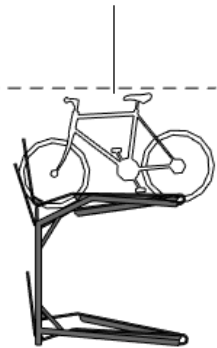

## Bicycle parking rack

Revit

### Elevation view

Haniss  
Single Height - Two Spots  
*H=855, W=820, D=1563.7*

Haniss  
Single Height - Three Spots  
*H=855, W=1220, D=1563.7*

Haniss  
Two Height - Two Spots  
*H=1855, W=820, D=1563.7*

Haniss  
Two Height - Three Spots  
*H=1855, W=1220, D=1563.7*

2300  
min. ceiling height