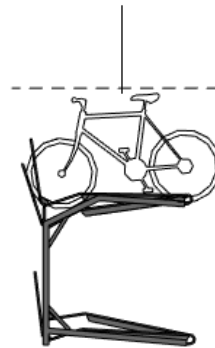

## Bicycle parking rack

Revit

### Elevation view

Haniss  
Single Height - Two Spots  
*H=855, W=820, D=1563.7*

Haniss  
Single Height - Three Spots  
*H=855, W=1220, D=1563.7*

Haniss  
Two Height - Two Spots  
*H=1855, W=820, D=1563.7*

Haniss  
Two Height - Three Spots  
*H=1855, W=1220, D=1563.7*

2300  
min. ceiling height