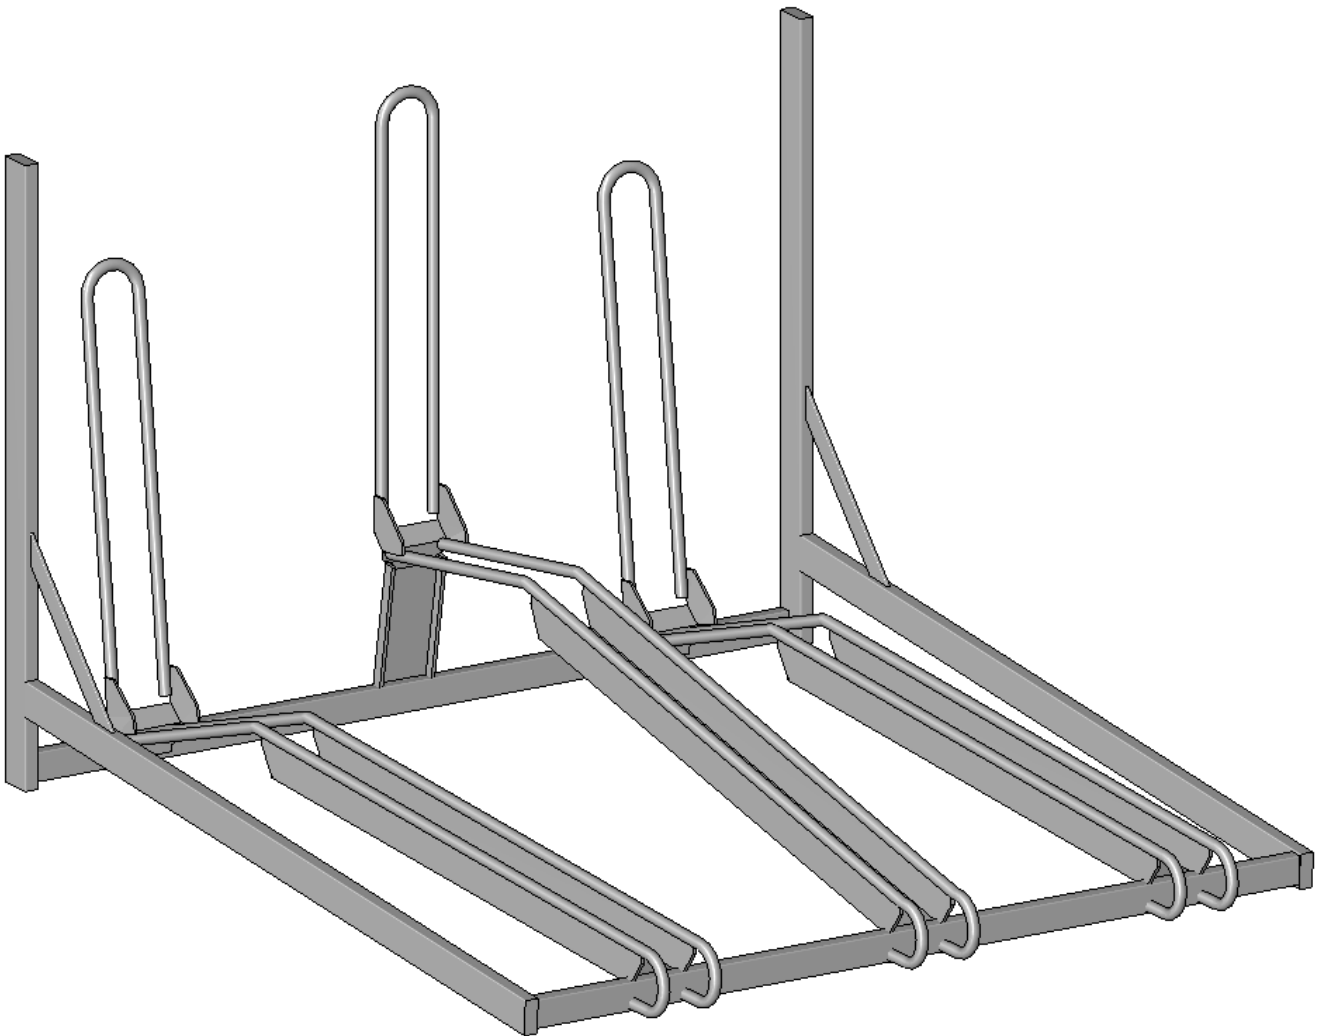

# Bicycle parking rack

Revit

3D View –

Two Height – Two Spots Wide

# Bicycle parking rack

Revit

3D View –

Single Height – Three Spots Wide