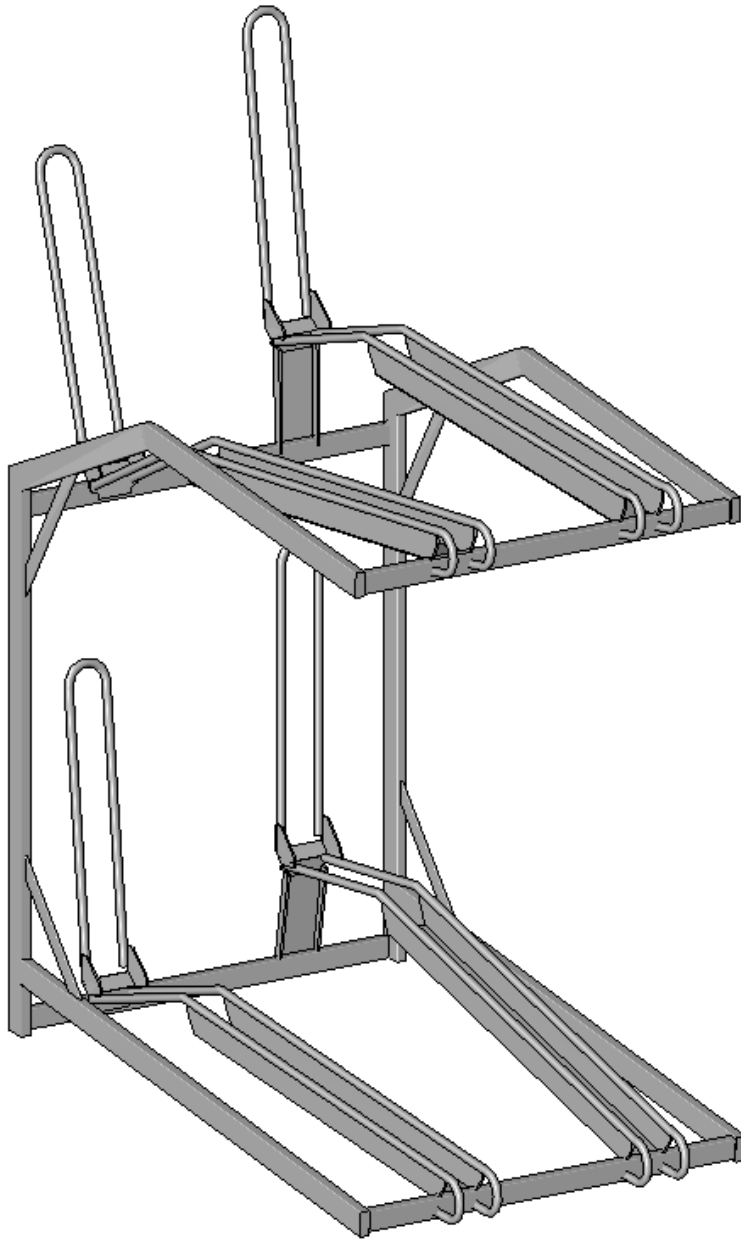

# Bicycle parking rack

Revit

3D View –

Single Height – Two Spots Wide

# Bicycle parking rack

Revit

3D View –

Two Height – Two Spots Wide