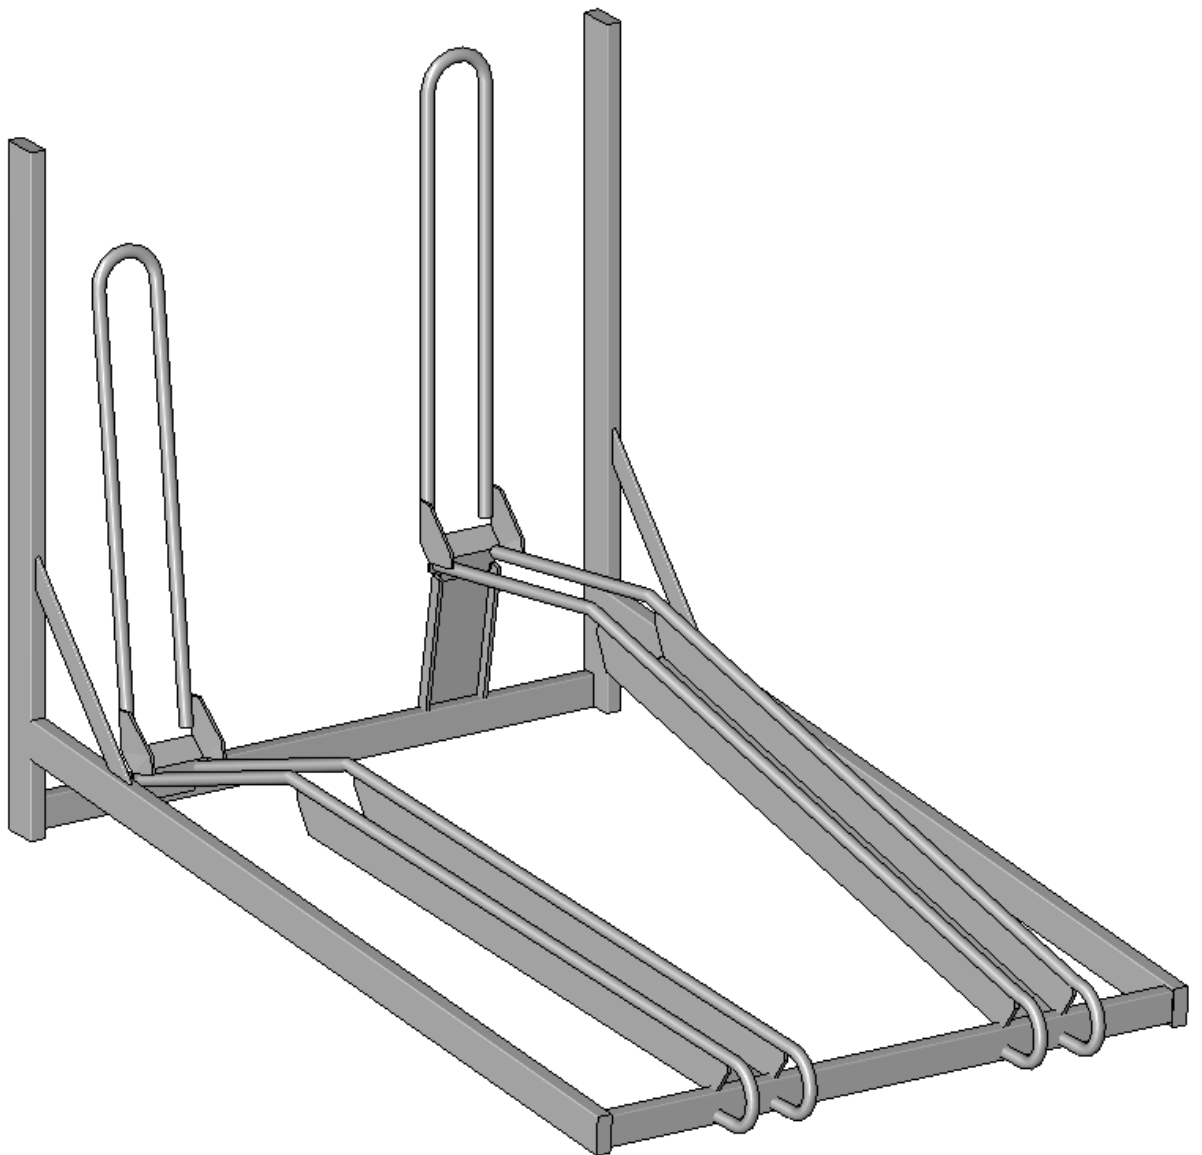

## Type Properties

**Type Properties** ✕

Family: Haniss - Two Height - Three Spots ▼ Load...

Type: Haniss - Two Height - Three Spots ▼ Duplicate...

Rename...

Type Parameters

Parameter	Value
<b>Constraints</b> <span style="float: right;">⬆</span>	
Default Elevation	1219.2
<b>Graphics</b> <span style="float: right;">⬆</span>	
2D Bicycle	<input checked="" type="checkbox"/>
<b>Materials and Finishes</b> <span style="float: right;">⬆</span>	
Metal	Steel-Semi polished
<b>Identity Data</b> <span style="float: right;">⬆</span>	
Bicycle Spots	6
Type Image	
Keynote	
Model	Two Height - Three Spots
Manufacturer	Haniss
Type Comments	H= 1855, W= 1220, D= 1563.7
Description	Bicycle rack
URL	<a href="https://haniss.no/sykkelstativ">https://haniss.no/sykkelstativ</a>
Assembly Code	
Cost	
hosted on bimbear.com <sup>®</sup>	<a href="https://bimbear.com/manufa">https://bimbear.com/manufa</a>
Assembly Description	
Type Mark	
OmniClass Number	23.40.20.00
OmniClass Title	General Furniture and Specialties
Code Name	

# Bicycle parking rack

Revit

3D View –

Single Height – Two Spots Wide