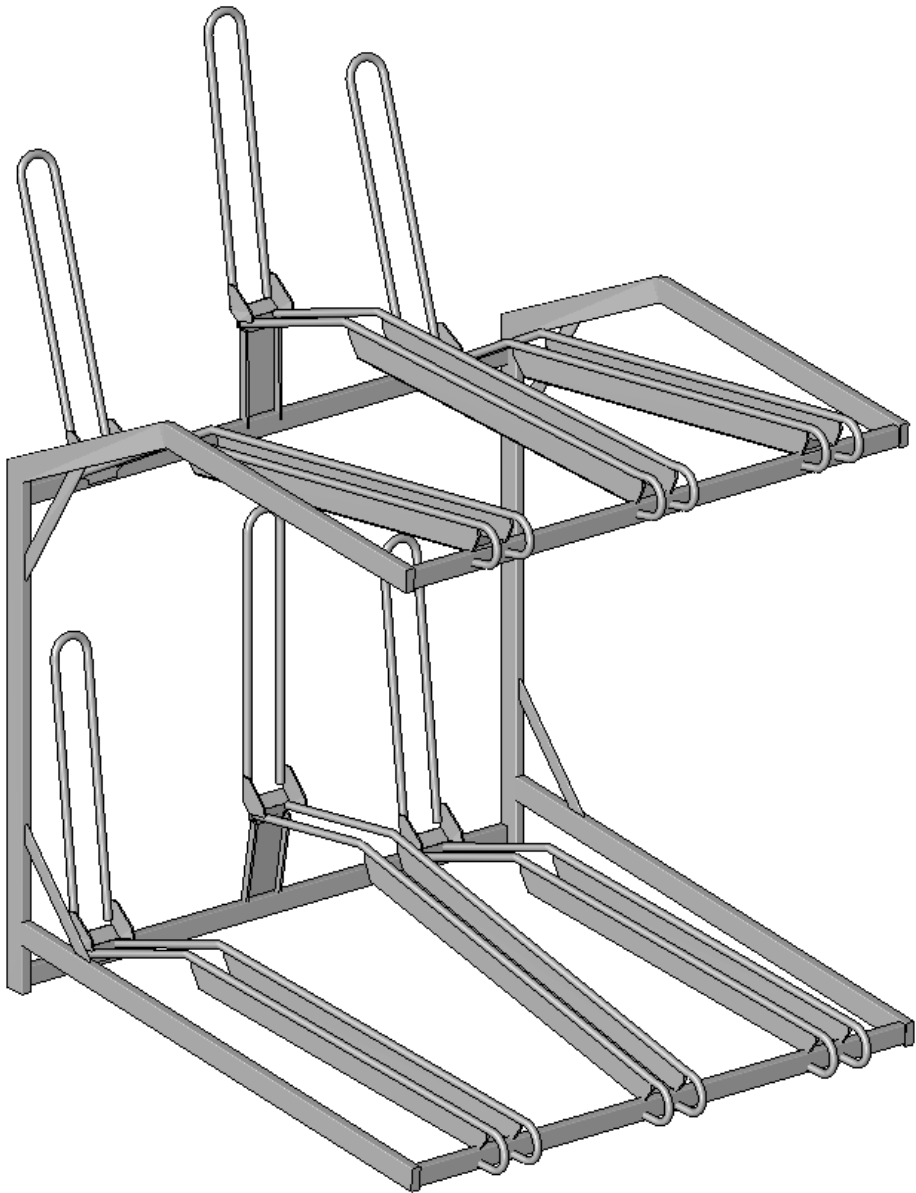

Bicycle parking rack

Revit

3D View –

Two Height – Three Spots Wide